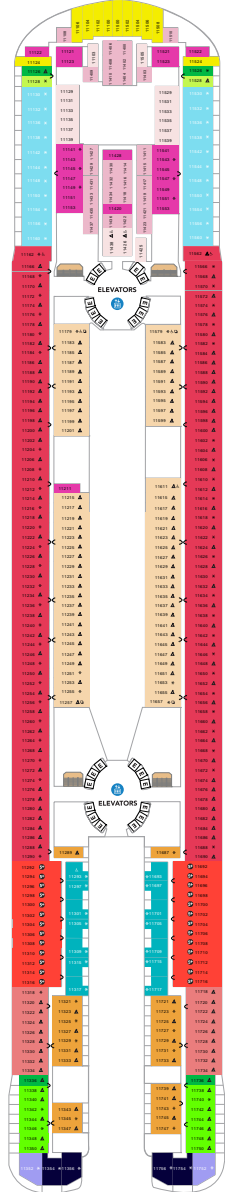

# Icon Of The Seas Deck Plan

Deck 2

Deck 3

Deck 4

Deck 5

Deck 6

Deck 7

Deck 8

Deck 9

Deck Plans From:

January 27th, 2024 - April 26th, 2025

- △ Stateroom with occupancy up to 3
- \* Stateroom with occupancy up to 4
- 5+ Stateroom with occupancy 5 and up
- † Connecting staterooms
- ♿ Indicates accessible staterooms
- ⊞ These staterooms have obstructed views

Deck 10

Deck 11

Deck 12

Deck 14

Deck 15

Deck 16

Deck 17

Deck 18