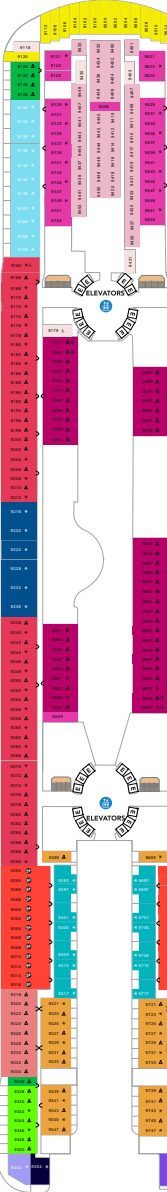

# Icon Of The Seas Deck Plan

Deck 2

Deck 3

Deck 4

Deck 5

Deck 6

Deck 7

Deck 8

Deck 9

Deck Plans From:

January 27th, 2024 - April 26th, 2025

- △ Stateroom with occupancy up to 3
- \* Stateroom with occupancy up to 4
- 5+ Stateroom with occupancy 5 and up
- † Connecting staterooms
- ♿ Indicates accessible staterooms
- ⊞ These staterooms have obstructed views

Deck 10

Deck 11

Deck 12

Deck 14

Deck 15

Deck 16

Deck 17

Deck 18