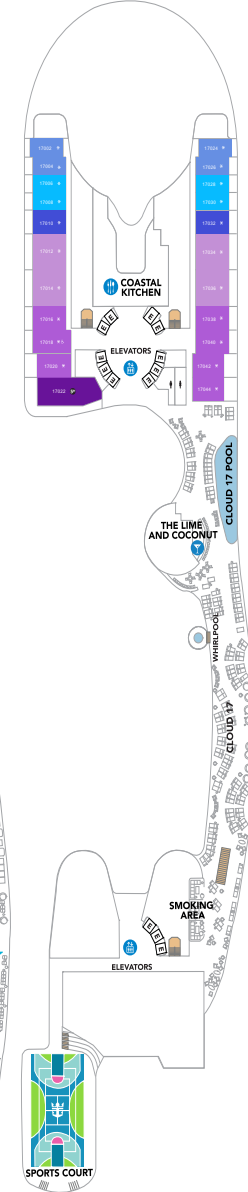

Deck 9

Deck Plans From:

January 27th, 2024 - April 26th, 2025

- △ Stateroom with occupancy up to 3
- \* Stateroom with occupancy up to 4
- 5+ Stateroom with occupancy 5 and up
- † Connecting staterooms
- ♿ Indicates accessible staterooms
- ⊞ These staterooms have obstructed views

Deck 10

Deck 11

Deck 12

Deck 14

Deck 15

Deck 16

Deck 17

Deck 18

Deck 19

Deck 20

Refer to RoyalCaribbean.com for the most up to date information

<https://itstimetotravelnow.com>

V4

### Size

- Stateroom: 156 sq. ft.

R3 R4