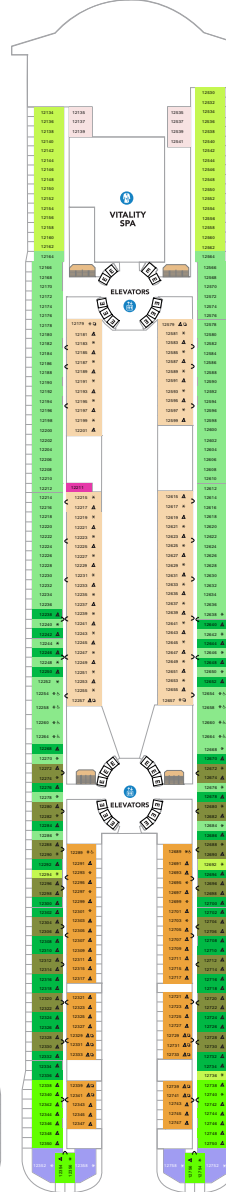

# Icon Of The Seas Deck Plan

Deck 2

Deck 3

Deck 4

Deck 5

Deck 6

Deck 7

Deck 8

Deck 9

Deck Plans From:

January 27th, 2024 - April 26th, 2025

- △ Stateroom with occupancy up to 3
- \* Stateroom with occupancy up to 4
- 5+ Stateroom with occupancy 5 and up
- † Connecting staterooms
- ♿ Indicates accessible staterooms
- ⊞ These staterooms have obstructed views

Deck 10

Deck 11

Deck 12

Deck 14

Deck 15

Deck 16

Deck 17

Deck 18

Deck 19

Deck 20

Refer to RoyalCaribbean.com for the most up to date information

<https://itstimetotravelnow.com>

V4