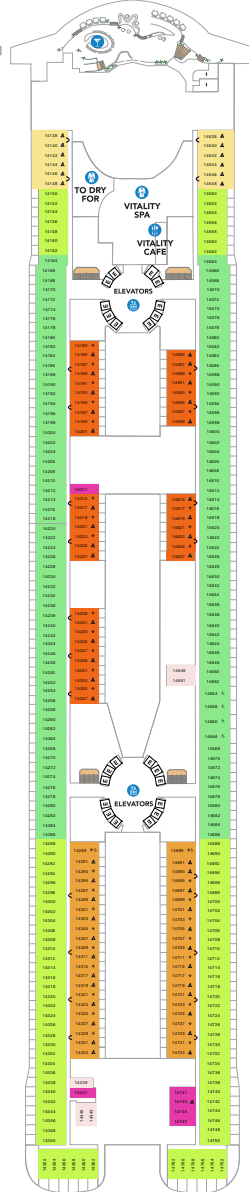

Deck 9

Deck Plans From:

January 27th, 2024 - April 26th, 2025

- △ Stateroom with occupancy up to 3
- \* Stateroom with occupancy up to 4
- 5+ Stateroom with occupancy 5 and up
- † Connecting staterooms
- ♿ Indicates accessible staterooms
- ⊞ These staterooms have obstructed views

Deck 10

Deck 11

Deck 12

Deck 14

Deck 15

Deck 16

Deck 17

Deck 18

Deck 19

Deck 20

Refer to RoyalCaribbean.com for the most up to date information

<https://itstimetotravelnow.com>

V4