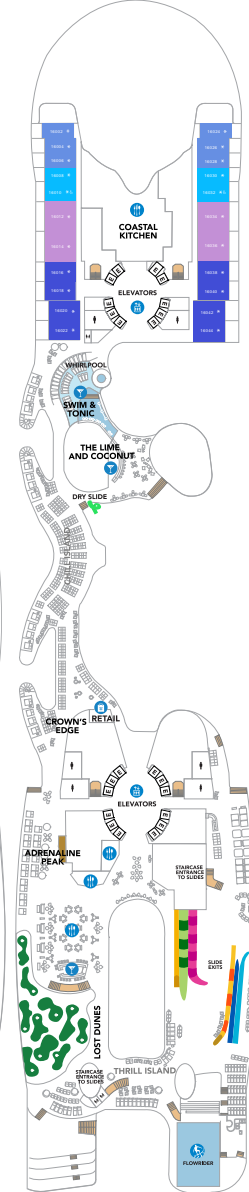

# Icon Of The Seas Deck Plan

Deck 2

Deck 3

Deck 4

Deck 5

Deck 6

Deck 7

Deck 8

Deck 9

Deck Plans From:

January 27th, 2024 - April 26th, 2025

- △ Stateroom with occupancy up to 3
- \* Stateroom with occupancy up to 4
- 5+ Stateroom with occupancy 5 and up
- † Connecting staterooms
- ♿ Indicates accessible staterooms
- ⊞ These staterooms have obstructed views

Deck 10

Deck 11

Deck 12

Deck 14

Deck 15

Deck 16

Deck 17

Deck 18

Deck 19

Deck 20

Refer to RoyalCaribbean.com for the most up to date information

<https://itstimetotravelnow.com>

V4