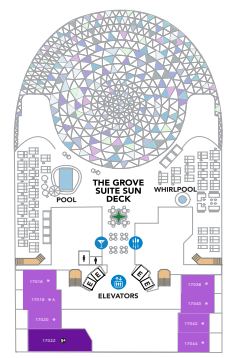

# Icon Of The Seas Deck Plan

Deck 2

Deck 3

Deck 4

Deck 5

Deck 6

Deck 7

Deck 8

Deck 9

Deck Plans From:

January 27th, 2024 - April 26th, 2025

- △ Stateroom with occupancy up to 3
- \* Stateroom with occupancy up to 4
- 5+ Stateroom with occupancy 5 and up
- † Connecting staterooms
- ♿ Indicates accessible staterooms
- ⊞ These staterooms have obstructed views

Deck 10

Deck 11

Deck 12

Deck 14

Deck 15

Deck 16

Deck 17

Deck 18