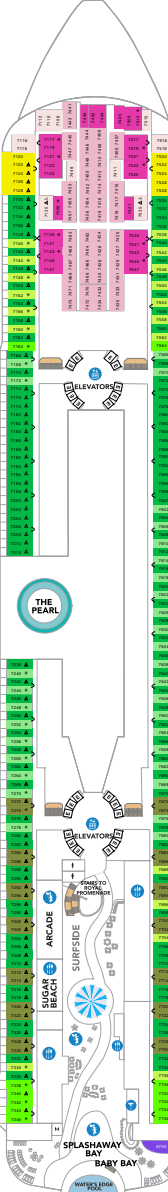

# Icon Of The Seas Deck Plan

Deck 2

Deck 3

Deck 4

Deck 5

Deck 6

Deck 7

Deck 8

Deck 9

Deck Plans From:

January 27th, 2024 - April 26th, 2025

- △ Stateroom with occupancy up to 3
- \* Stateroom with occupancy up to 4
- 5+ Stateroom with occupancy 5 and up
- † Connecting staterooms
- ♿ Indicates accessible staterooms
- ⊞ These staterooms have obstructed views

Deck 10

Deck 11

Deck 12

Deck 14

Deck 15

Deck 16

Deck 17

Deck 18