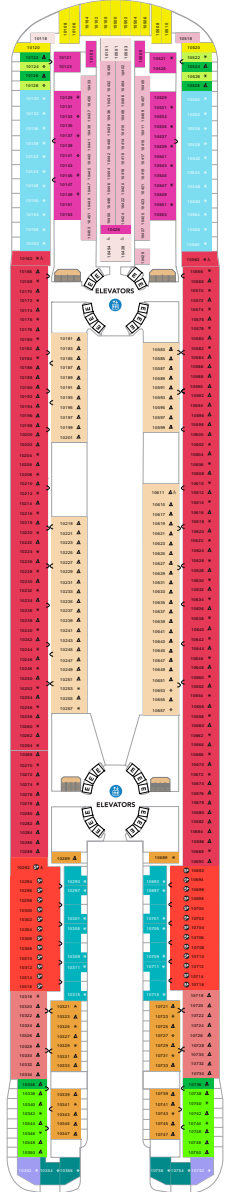

# Icon Of The Seas Deck Plan

Deck 2

Deck 3

Deck 4

Deck 5

Deck 6

Deck 7

Deck 8

Deck 9

Deck Plans From:

January 27th, 2024 - April 26th, 2025

- △ Stateroom with occupancy up to 3
- \* Stateroom with occupancy up to 4
- 5+ Stateroom with occupancy 5 and up
- † Connecting staterooms
- ♿ Indicates accessible staterooms
- ⊞ These staterooms have obstructed views

Deck 10

Deck 11

Deck 12

Deck 14

Deck 15

Deck 16

Deck 17

Deck 18

Deck 19

Deck 20

Refer to RoyalCaribbean.com for the most up to date information

<https://itstimetotravelnow.com>

V4